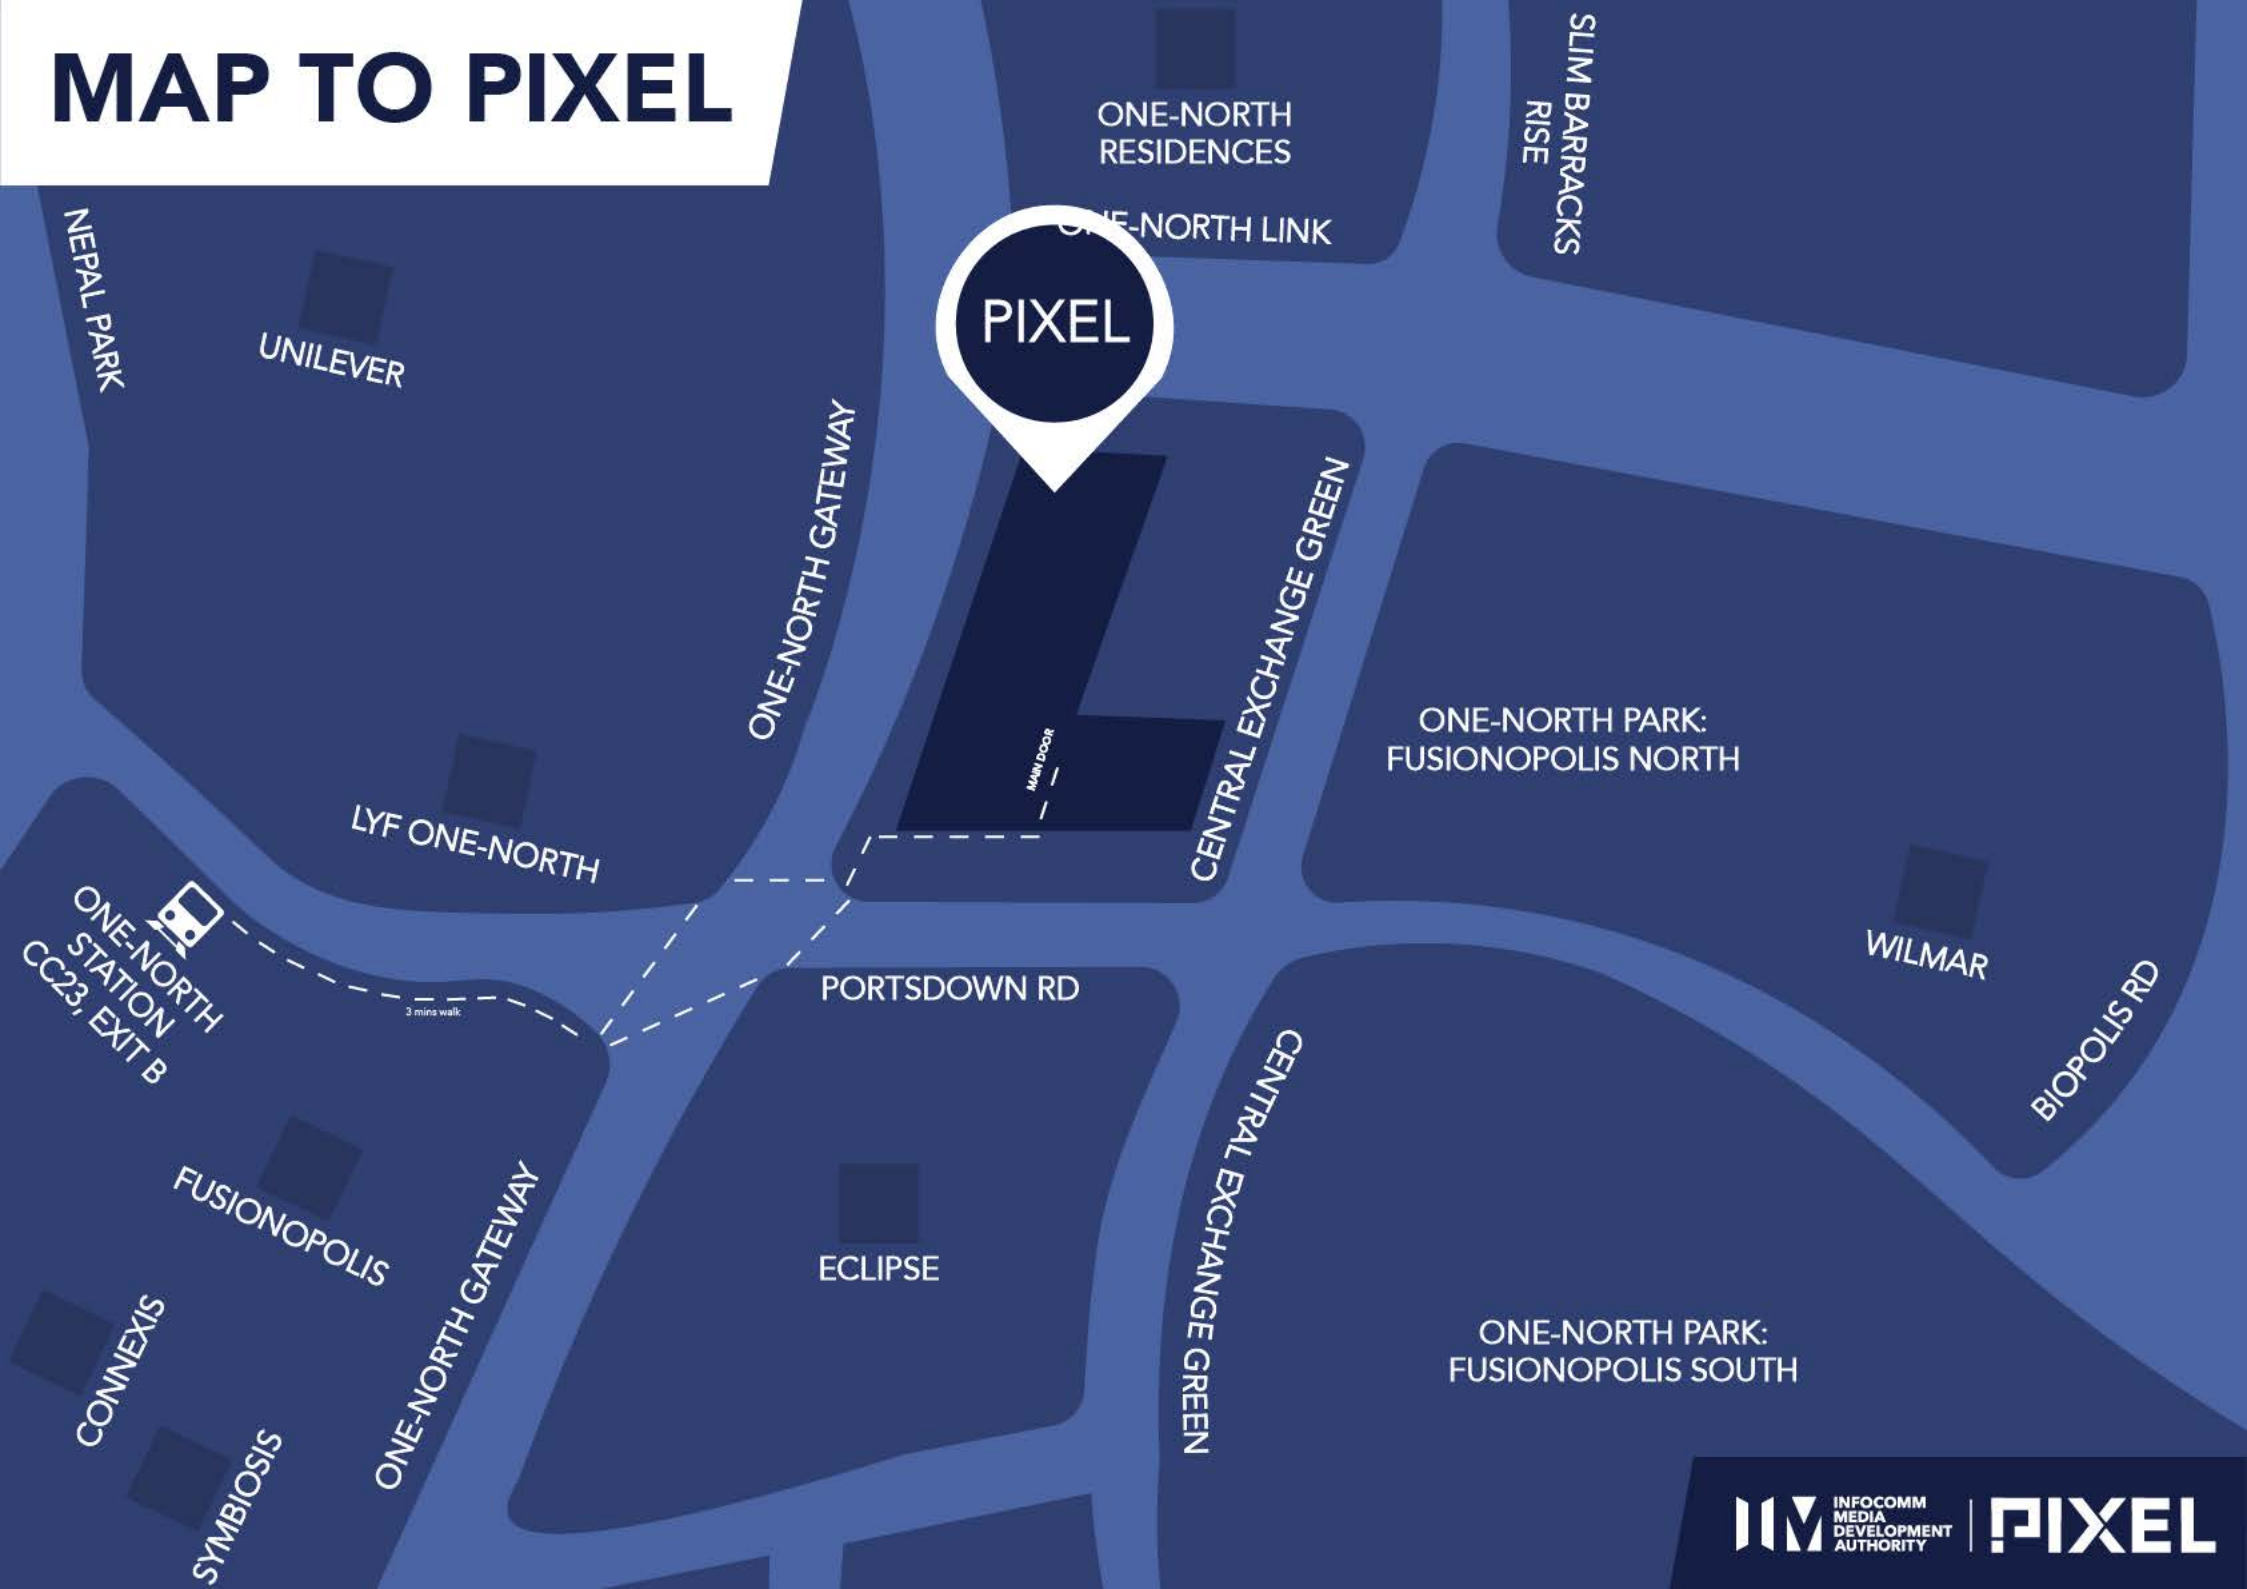

GETTING TO PIXEL

MAP TO PIXEL

Waiting Area Lobby

IMDA PIXEL

Address:

PIXEL

**10 Central Exchange Green
Singapore 138649**

Email:

pixel@imda.gov.sg

Nearest MRT:

One North MRT

Exit B

Carpark & rates

Limited slots available on first come first serve basis.
There is no complimentary parking at PIXEL.

MON-SAT before 5/6PM

\$0.60/30min from 7am to 7pm

MON-SAT after 5/6PM

Free parking from 7pm to 7am
the following day

SUN/PH

Free parking from 7am to
7pm the following day

Nearby Carparks:

Fusionopolis, 1 Fusionopolis
Place, Singapore 138633

Galaxis, 1 Fusionopolis Walk,
Singapore 138632